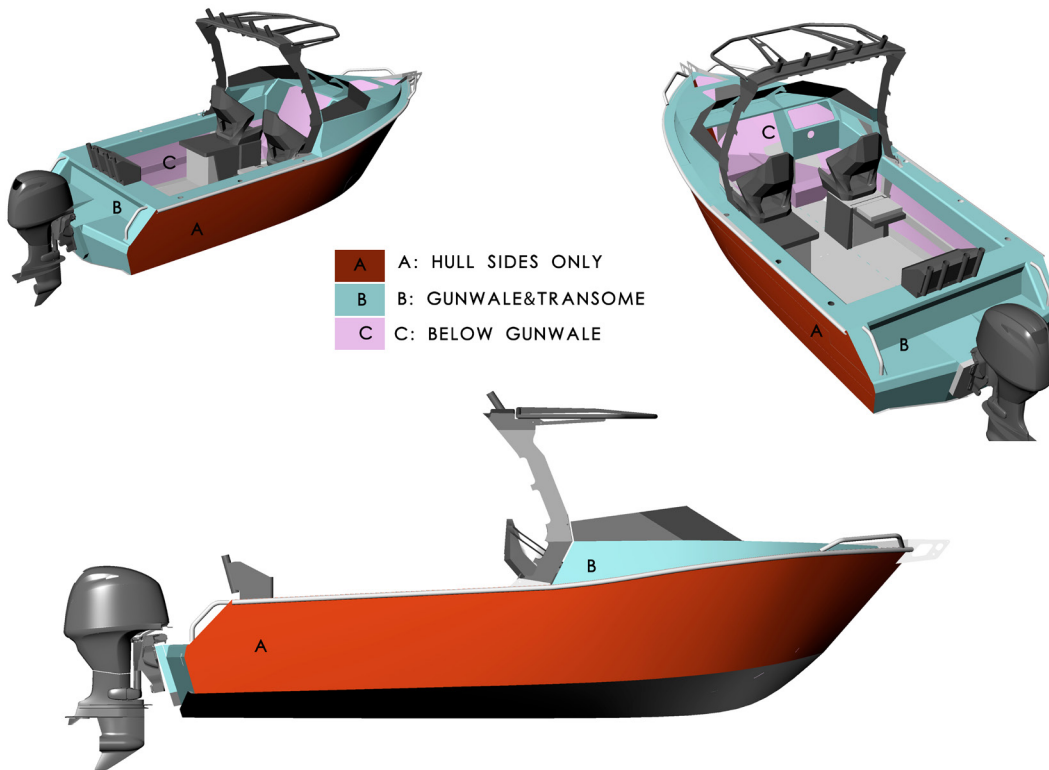

# FLYFIN

## SOLID COLOURS -NONE METALIC

OSLO BLUE

NARDO GREY

BLACK OLIVE

GULF BLUE

INK BLACK

GOBI DESSET

FLAG BLUE

ICE WHITE

SERIES GREEN

- A: HULL SIDES ONLY
- B: GUNWALE&TRANSOME
- C: BELOW GUNWALE

## METALIC RANGE

PYRITE SILVER

CORRIS GREY

COBOLT BLUE-METALIC

JET BLACK-METALIC